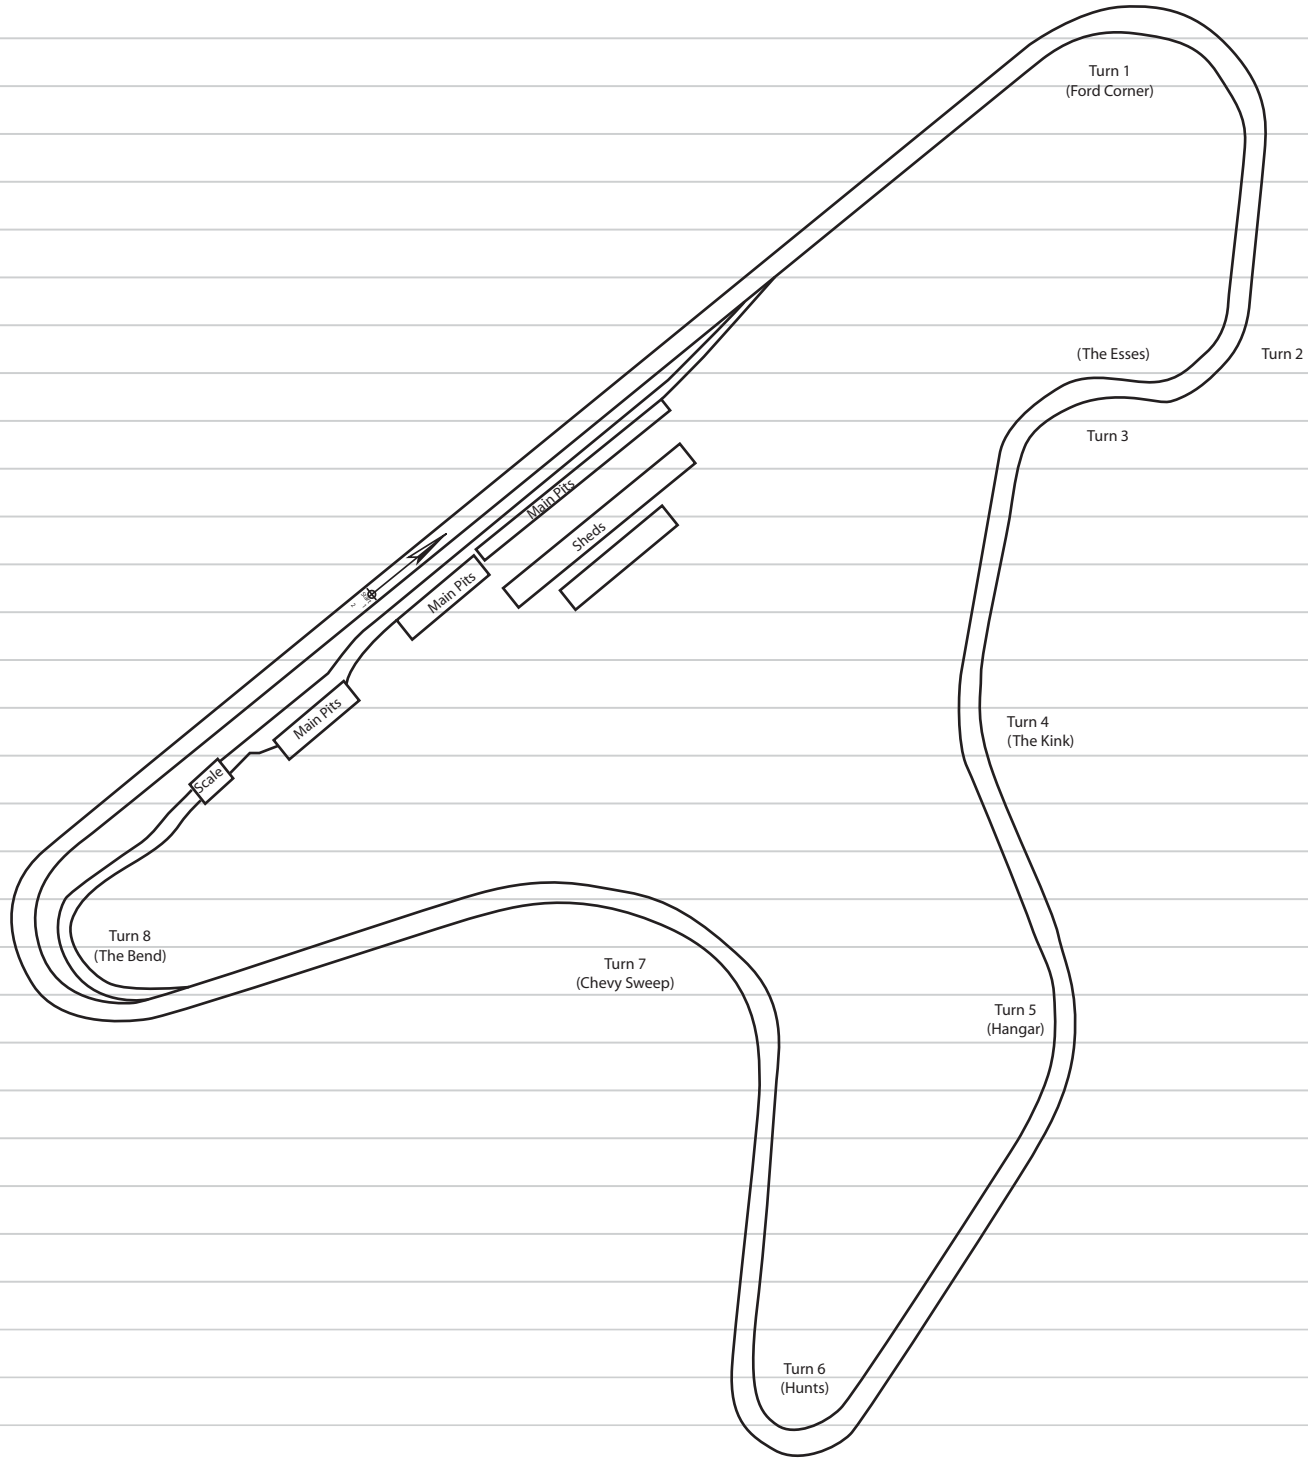

Aldo Scribante (Port Elisabeth)

Track Length: 2.48km

mi.notes